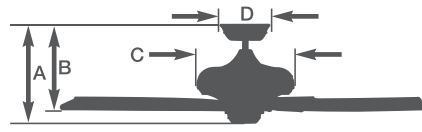

## Loft™ - CF765

- CF765BS - Brushed Steel Housing, Weather-Resistant Brushed Steel Blades
- CF765WW - Appliance White Housing, Weather-Resistant Appliance White Blades
- CF765BQ - Barbeque Black Housing, Weather-Resistant Barbeque Black Blades

- 60" blade span
- Not light fixture adaptable
- 6" downrod included
- Three High-Efficiency Blades
- Damp Location (BS not recommended for outdoor use)
- Energy Star Rated

SW46 Wall Control

Energy Information at High Speed		
Airflow	Electricity Use	Airflow Efficiency
7579	81.7	92.8
<small>Cubic Feet Per Minute</small>	<small>Watts (Excludes Lights)</small>	<small>Cubic Feet Per Minute Per Watt</small>