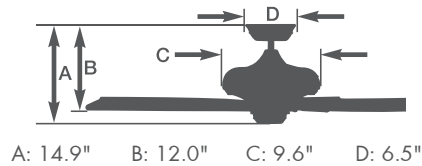

52" Curva Sky™ - CF152

CF152BS - Brushed Steel Housing, Weather-Resistant Brushed Steel Blades, Opal Matte Glass

CF152WW - Appliance White Housing, Weather-Resistant Appliance White Blades, Opal Matte Glass

CF152ORB - Oil Rubbed Bronze Housing, Weather-Resistant Oil Rubbed Bronze Blades, Opal Matte Glass

- 52" blade span
- Integrated light fixture uses two 50-watt mini-candelabra halogen bulbs (included)
- Three Weather-Resistant Blades
- Removable No-Light Plate Included
- 6-Speed LED Remote Control
- Wet Location (in WW and ORB Finishes Only)
- Ships to Canada
- Also Available in 44" Span as CF144

Energy Information at High Speed		
Airflow	Electricity Use	Airflow Efficiency
5393	46	116
Cubic Feet Per Minute	Watts (Excludes Lights)	Cubic Feet Per Minute Per Watt