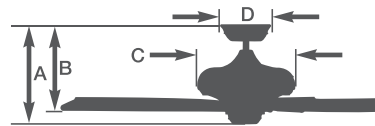

Remote Control with Receiver

Energy Information at High Speed

Airflow	Electricity Use	Airflow Efficiency
4217	45	93
<small>Cubic Feet Per Minute</small>	<small>Watts (Excludes Lights)</small>	<small>Cubic Feet Per Minute Per Watt</small>