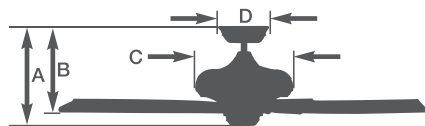

A: 14.0" B: 13.0" C: 12.3" D: 6.4"

moving air in style.®