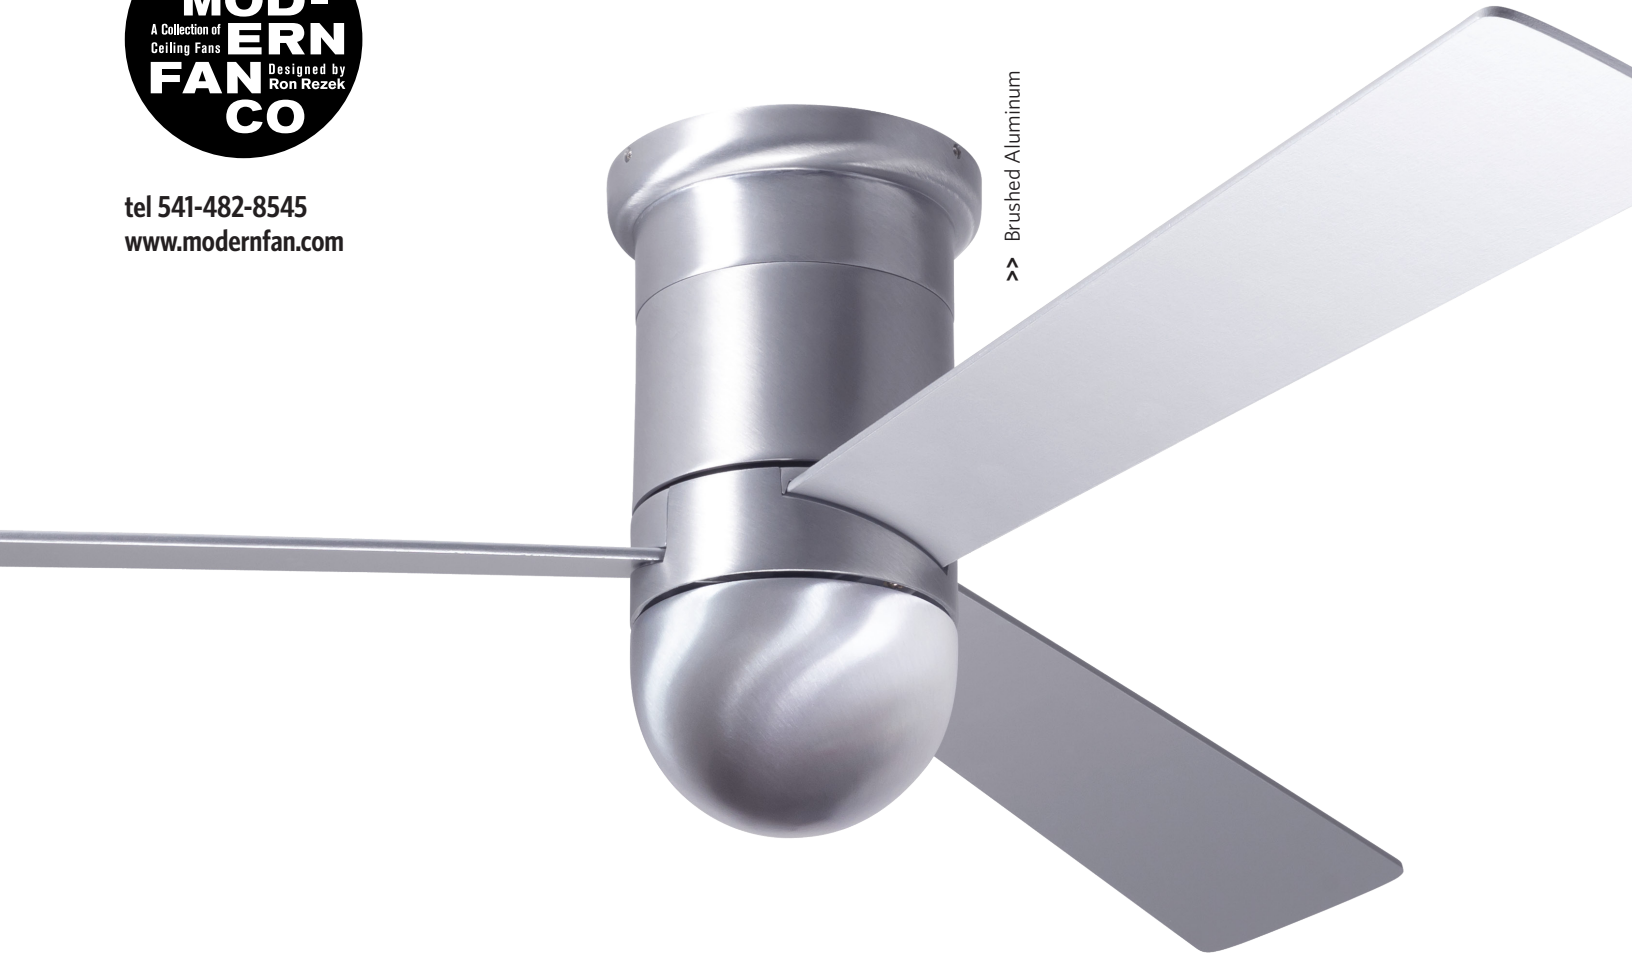

tel 541-482-8545
www.modernfan.com

Gloss White

Brushed Aluminum with Maple Blades and 355 Light

Cirrus Flush DC

Ships in 13" overall configuration.

	Finish	Blade Span	Blade Color	Light Option	Control Option
#CIR-FM					
	<ul style="list-style-type: none"> ▲ GW Gloss White ▲ BA Brushed Aluminum 	<ul style="list-style-type: none"> ▲ 50 50" Span 	<ul style="list-style-type: none"> ▲ WH White ▲ AL Aluminum ▲ MP Maple 	<ul style="list-style-type: none"> ▲ NL No Light ▲ 355 17W LED 	<ul style="list-style-type: none"> ▲ WC Wall Control ▲ RC Remote Control ▲ CC Combo Wall/Remote