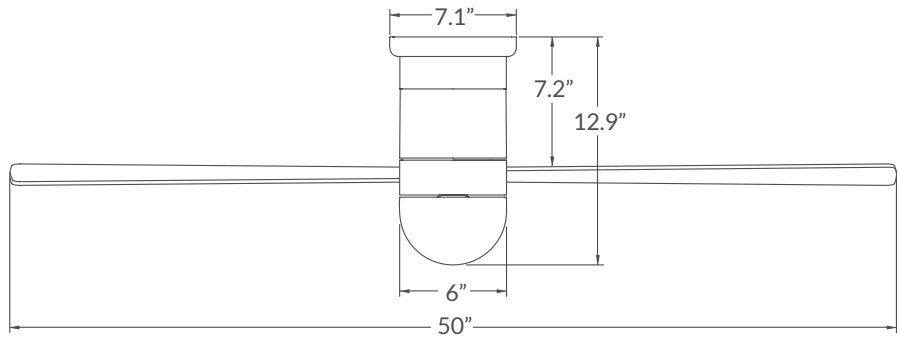

tel 541-482-8545
www.modernfan.com

Gloss White

Brushed Aluminum with Maple Blades and 355 Light

Cirrus Flush DC

Ships in 13" overall configuration.

	Finish	Blade Span	Blade Color	Light Option	Control Option
#CIR-FM					
	<ul style="list-style-type: none"> ▲ GW Gloss White ▲ BA Brushed Aluminum 	<ul style="list-style-type: none"> ▲ 50 50" Span 	<ul style="list-style-type: none"> ▲ WH White ▲ AL Aluminum ▲ MP Maple 	<ul style="list-style-type: none"> ▲ NL No Light ▲ 355 17W LED 	<ul style="list-style-type: none"> ▲ WC Wall Control ▲ RC Remote Control ▲ CC Combo Wall/Remote