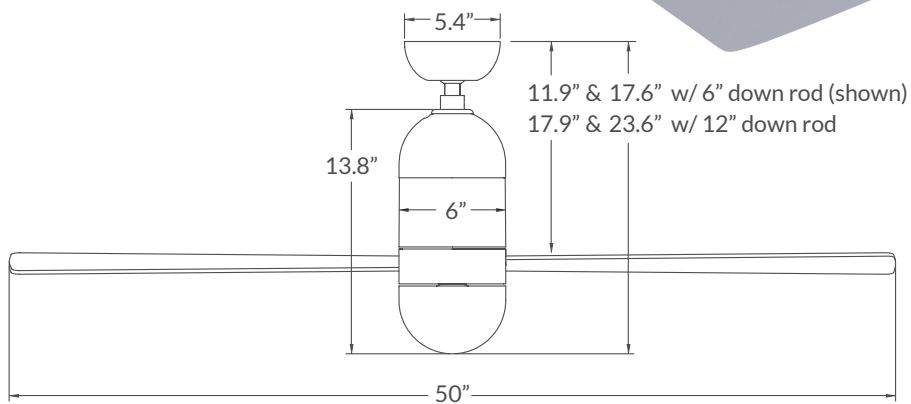

tel 541-482-8545
www.modernfan.com

Cirrus DC

Includes 6" and 12" down rods, yielding 17.9" or 23.6" overall lengths.
Optional down rods available.

#CIR-	Finish	Blade Span	Blade Color	Light Option	Control Option
	GW Gloss White BA Brushed Aluminum	50 50" Span	WH White AL Aluminum MP Maple	NL No Light 355 17W LED	WC Wall Control RC Remote Control CC Combo Wall/Remote