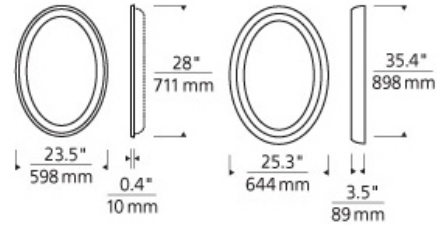

BATH COLLECTION

Tigris Mirror Oval

DESCRIPTION

Oval mirror surrounded by a cove of diffused white light. Available in two styles: recessed and surface. Plated pressure formed frame. Provides shadow-free task and ambient light. Halogen includes transformer and eight 12 volt, 20 watt halogen bi-pin lamps; compact fluorescent includes six 9 watt 2G7 base twin tube lamps and electronic ballast. Halogen version dimmable with a standard incandescent dimmer. Recessed version requires modifications to existing wall construction. ADA compliant.