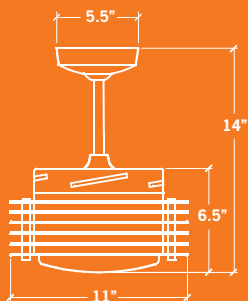

pharos

# PHA-	finish	blade diameter	blade color	light option	control option
	↑ GW gloss white MN matte nickel	↑ 52 52" span 42 42" span	↑ WH white NK nickel MP maple	↑ IN 3x40w candelabra ES 3x13w GU24 energy saving cfl	↑ NC no control 002 fan & light - 3 wire handheld remote 003 handheld remote 004 fan & light - 2 wire 005 wall/remote combo