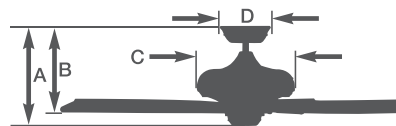

Monaco™ - CF830

CF830GES - Golden Espresso Housing, Vintage Black Hand Carved Blades

- 60" blade span
- Accent lighting uses four 40-watt candelabra bulbs (included)
- Light fixtures adaptable
- Two downrods included: 4.5" & 10"
- Five hand carved wood blades
- Removable decorative sleeve
- Accent Lighting

SW90 Wall Control

Energy Information at High Speed

Airflow	Electricity Use	Airflow Efficiency
6156	98	63
Cubic Feet Per Minute	Watts (Excludes Lights)	Cubic Feet Per Minute Per Watt

A: 15.5"/21.0 B: 13.0/18.5" C: 16.0" D: 8.9"