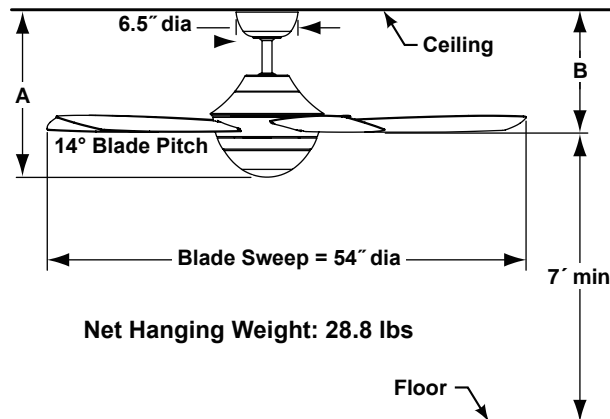

CELANO™

FP5420PW Ceiling Fan

INSTALLATION REQUIREMENTS:

Fan must be attached to a securely anchored electrical junction box capable of withstanding a load of at least 50 lbs.

ELECTRICAL REQUIREMENTS:

Requires a grounded electrical supply line of 120 volts AC, 60 Hz, 15 amp circuit.

MOTOR SPECS:

188 x 20 motor is designed for optimal performance with this fan. 220 VAC, 50 Hz export version available.

BLADES:

A set of five 21.3" wood blades is included—walnut with OB and PW finishes and cherry with PN finish. Optional set of five cherry wood blades (B5400CY) is available for OB and PW fans—sold separately.

LIGHTING OPTIONS:

One bulb (100-watt halogen minican bulb -included) downlight fixture is included with this fan assembly. Maximum downlight wattage not to exceed 100 watts.

DOWNROD OPTIONS:

Fan comes with a 1" dia. x 6" long downrod (DR1-6). Optional downrods available in 12", 18", 24", 36", 48", 60" and 72" lengths. A downrod coupler is available for installations requiring a downrod longer than 72". Optional Decorative DR Sleeve (DRS54**) is available, requires an 18" or longer downrod. Fan can be mounted on a sloped ceiling up to 30°. Most sloped ceiling installations require a downrod longer than the standard 6" downrod. Optional close-to-ceiling kit is available as well—sold separately. Call your local dealer for more information.