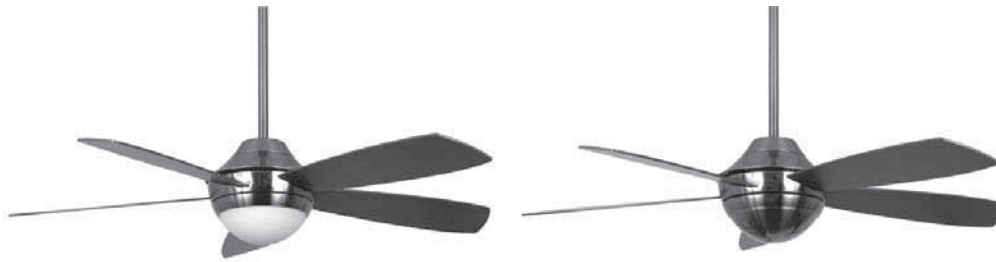

CELANO™

FP5420PW Ceiling Fan

INSTALLATION REQUIREMENTS:

Fan must be attached to a securely anchored electrical junction box capable of withstanding a load of at least 50 lbs.

ELECTRICAL REQUIREMENTS:

Requires a grounded electrical supply line of 120 volts AC, 60 Hz, 15 amp circuit.

MOTOR SPECS:

188 x 20 motor is designed for optimal performance with this fan. 220 VAC, 50 Hz export version available.

BLADES:

A set of five 21.3" wood blades is included—walnut with OB and PW finishes and cherry with PN finish. Optional set of five cherry wood blades (B5400CY) is available for OB and PW fans—sold separately.

CONTROL OPTIONS:

TR24WH hand-held remote control with wall mount is included. Push button remote control has 3 fan speeds, infinite light levels and off button. Optional CWRL4 wall control, CRL4WH and CRL8TS hand-held remote control are available—sold separately. Instructions are provided with each control.

LIGHTING OPTIONS:

One bulb (100-watt halogen minican bulb -included) downlight fixture is included with this fan assembly. Maximum downlight wattage not to exceed 100 watts.

DOWNROD OPTIONS:

Fan comes with a 1" dia. x 6" long downrod (DR1-6). Optional downrods available in 12", 18", 24", 36", 48", 60" and 72" lengths. A downrod coupler is available for installations requiring a downrod longer than 72". Optional Decorative DR Sleeve (DRS54**) is available, requires an 18" or longer downrod. Fan can be mounted on a sloped ceiling up to 30°. Most sloped ceiling installations require a downrod longer than the standard 6" downrod. Optional close-to-ceiling kit is available as well—sold separately. Call your local dealer for more information.